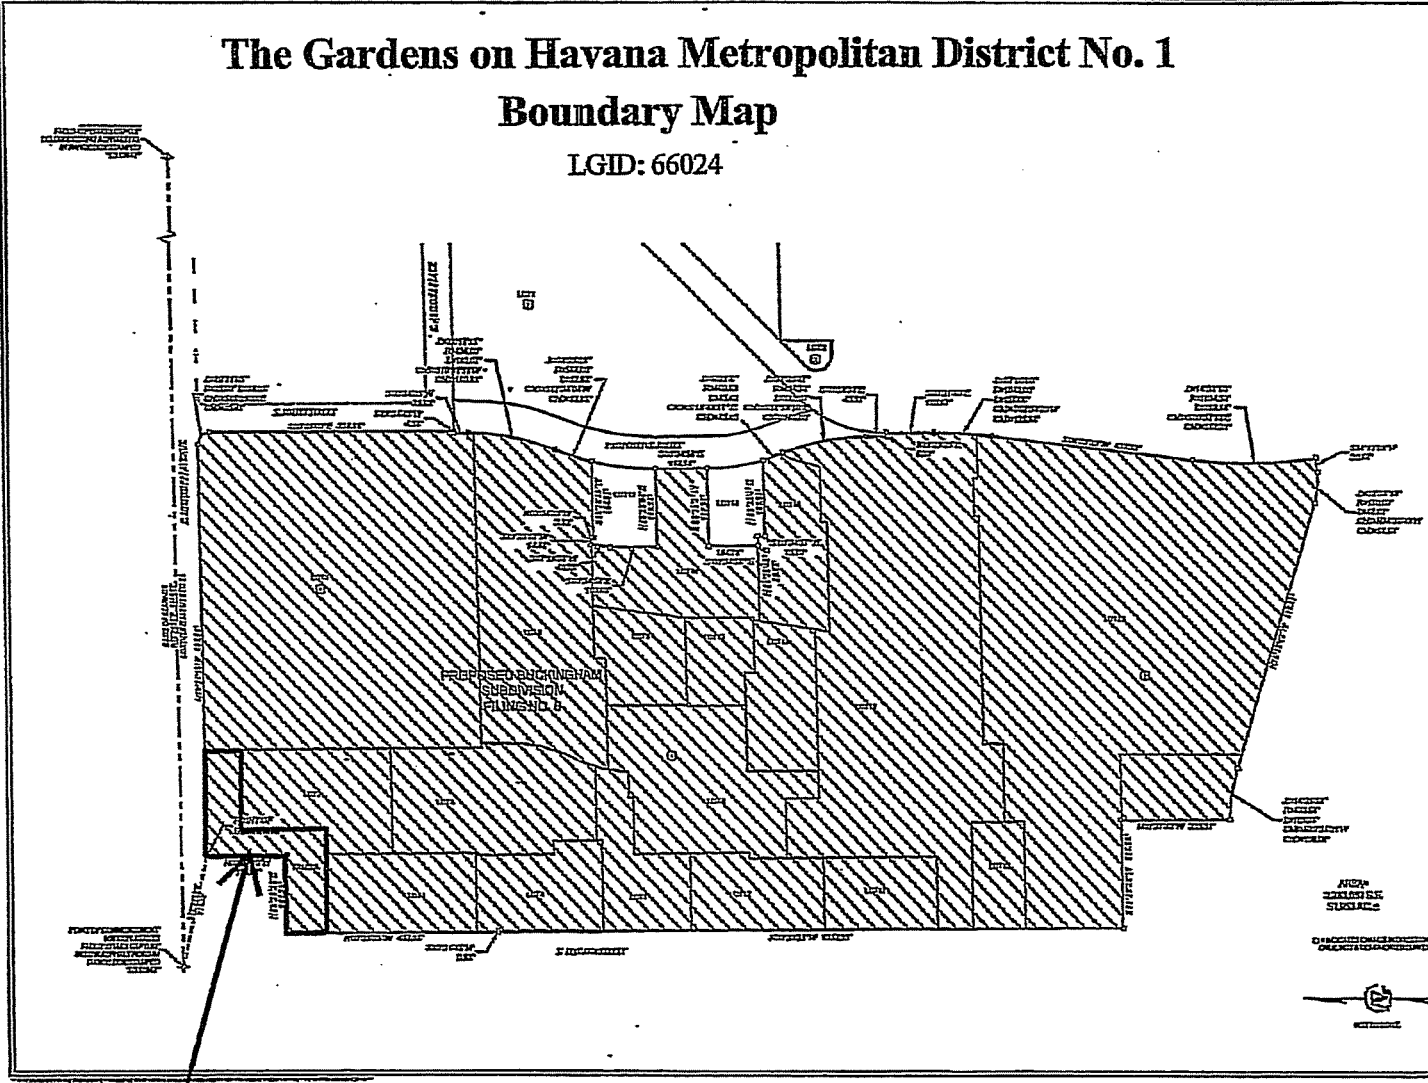

The Gardens on Havana Metropolitan District No. 1

Boundary Map

LGID: 66024

APPROVED BY THE BOARD OF SUPERVISORS
 DATE: 10/15/98
 BY: [Signature]

REVISIONS

No.	Description	Date

DATE	BY	FOR

RETAIL & COMMERCIAL EXHIBIT
 THE GARDENS ON HAVANA
 PRELIMINARY