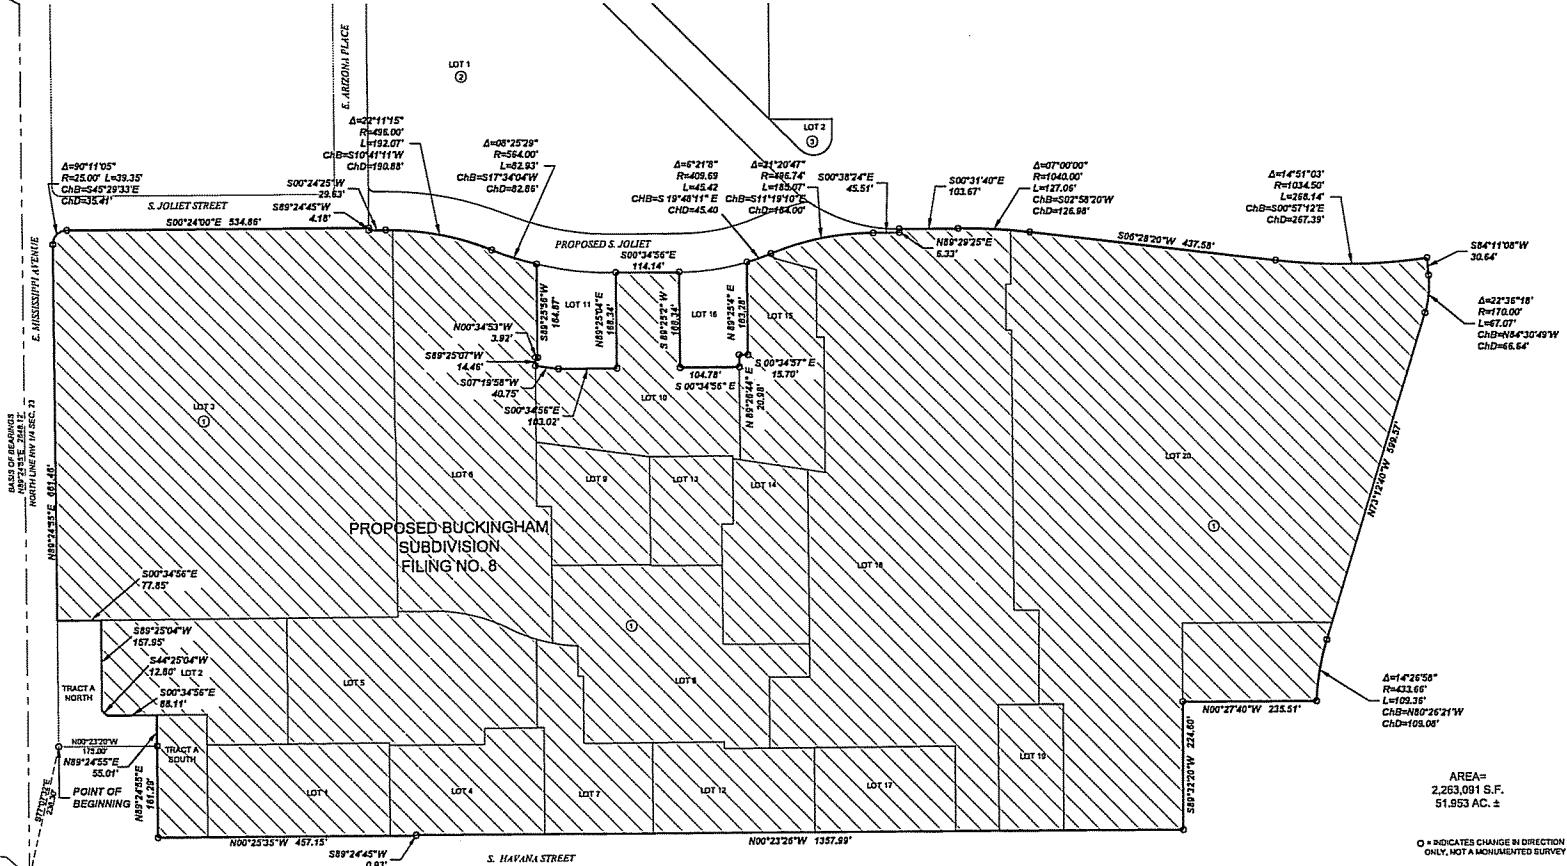

THE GARDENS ON HAVANA METROPOLITAN DISTRICT NO. 2 BOUNDARY MAP LGID:66025

RETAIL & COMMERCIAL EXHIBIT
THE GARDENS ON HAVANA