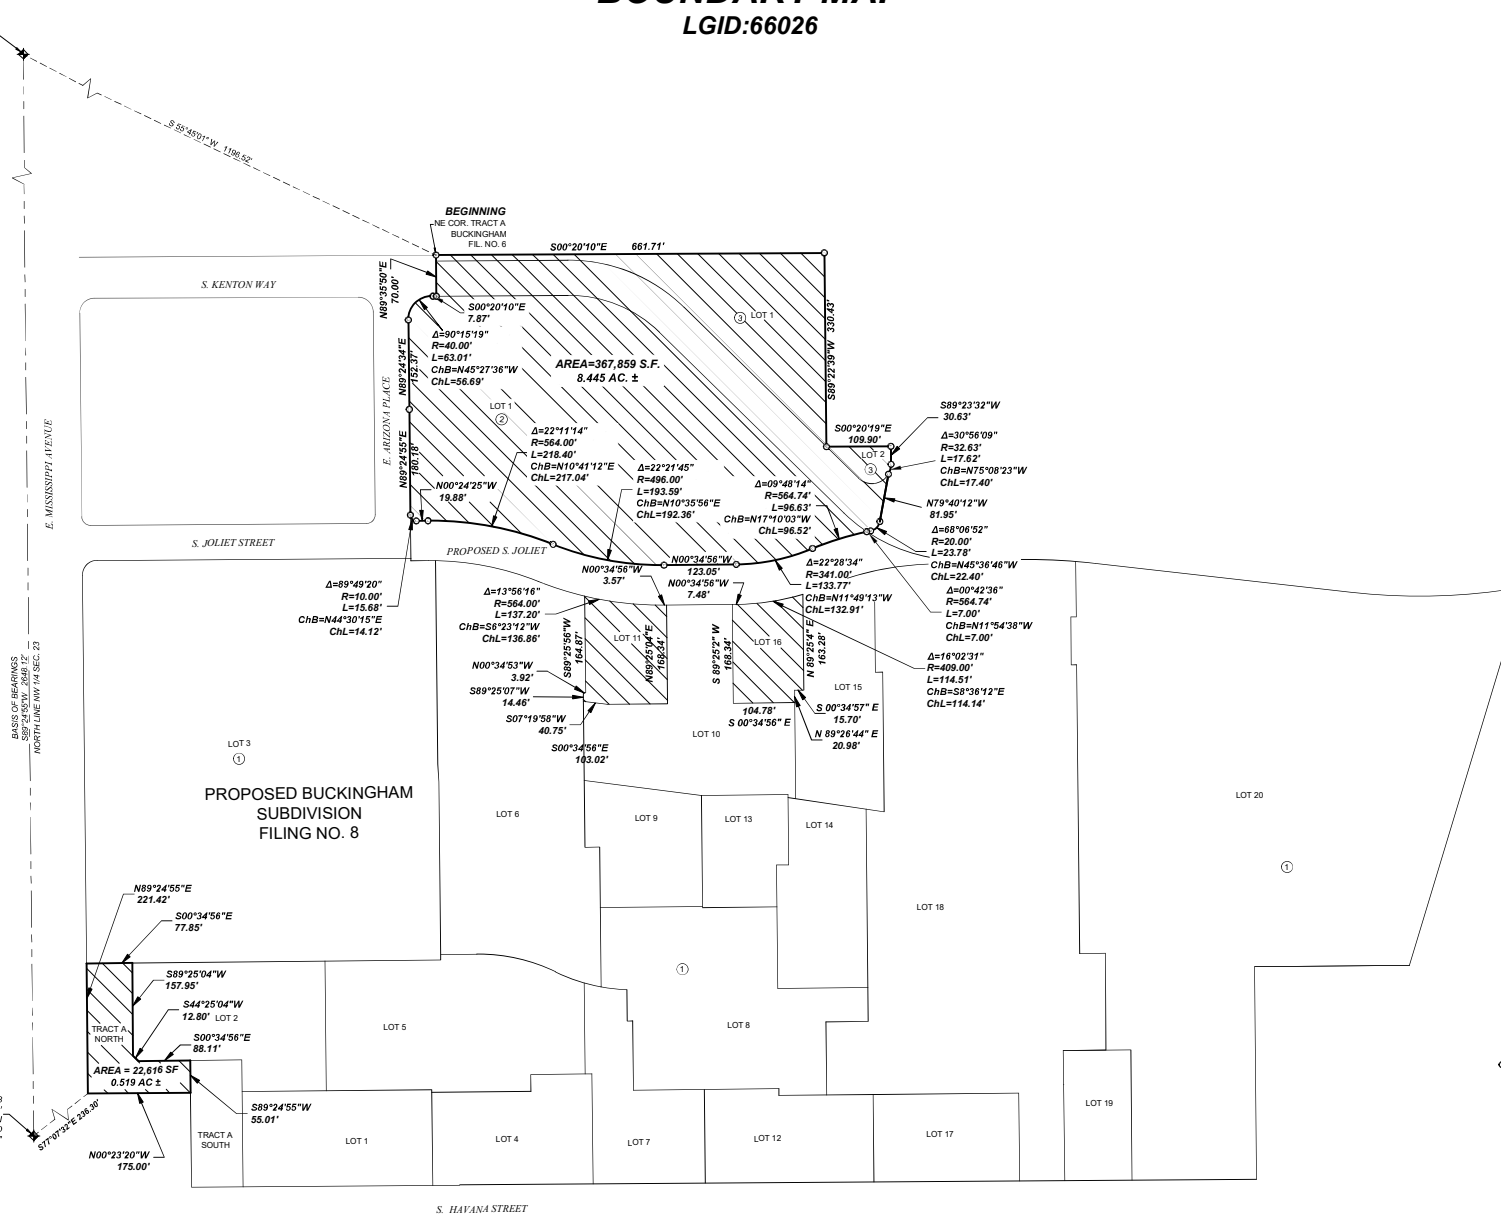

THE GARDENS ON HAVANA METROPOLITAN DISTRICT NO. 3 BOUNDARY MAP

LGID:66026

LGID:66026 - Gardens on Havana Subdivision Survey District Exhibit LGID:66026 District No. 3 Map Sub. 5013 Dec. 16, 2016 - 527m - 527m

Where Great Places Begin

1200 West 17th Street
Lubbock, Texas 79401

DATE	BY	NOTES
1/18/2017	1	DESIGNED TO CLIENT
1/18/2017	2	ADDED LOT 11 AND 18

DRAWN	DATE	CHECKED	DATE

APPROVED	DATE	PROJECT NO.	OWNER	DATE

APARTMENT PARCEL EXHIBIT

THE GARDENS ON HAVANA

SHEET

1 of 1